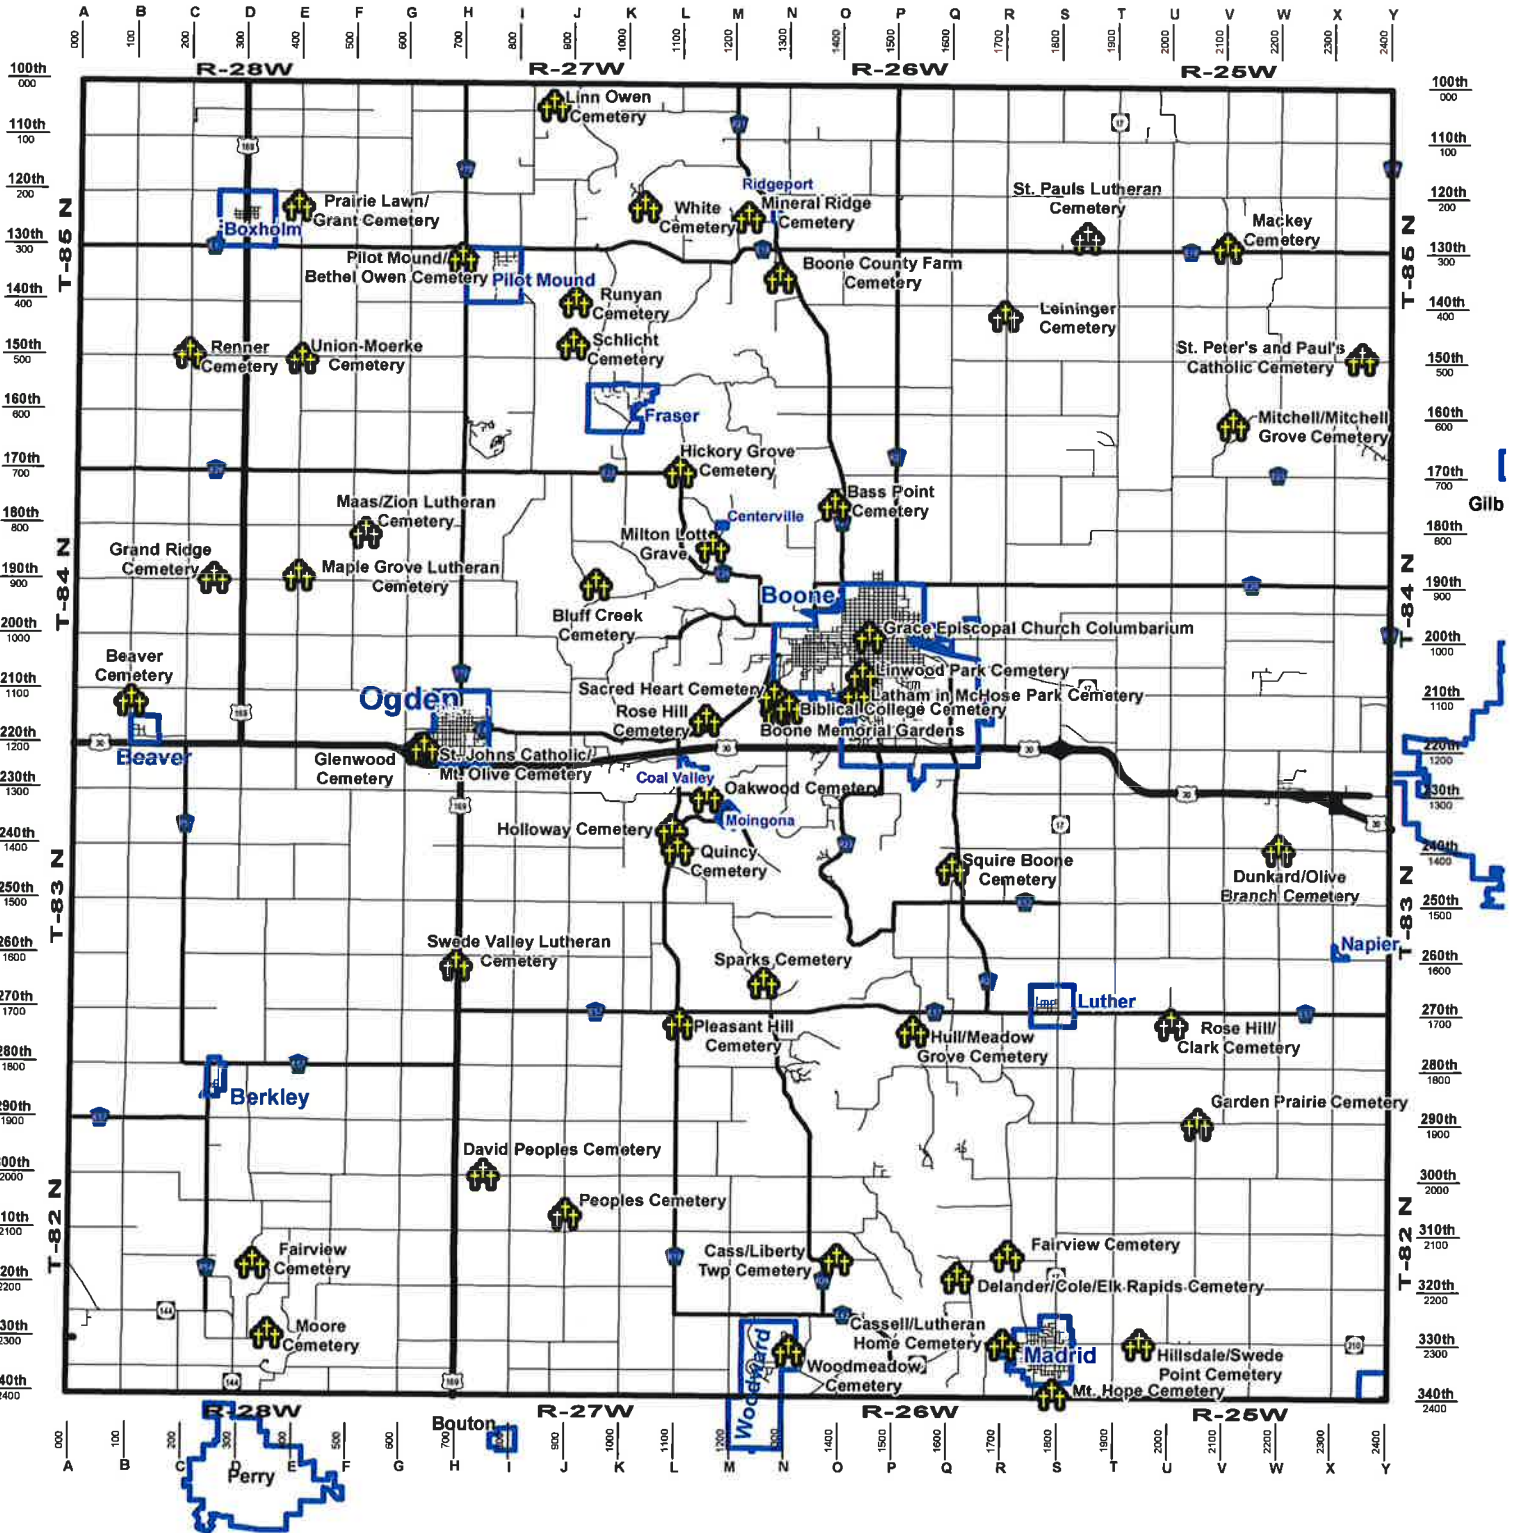

BOONE COUNTY CEMETERIES

Date: 1/19/2016

by Penny Vossler
Boone County GIS